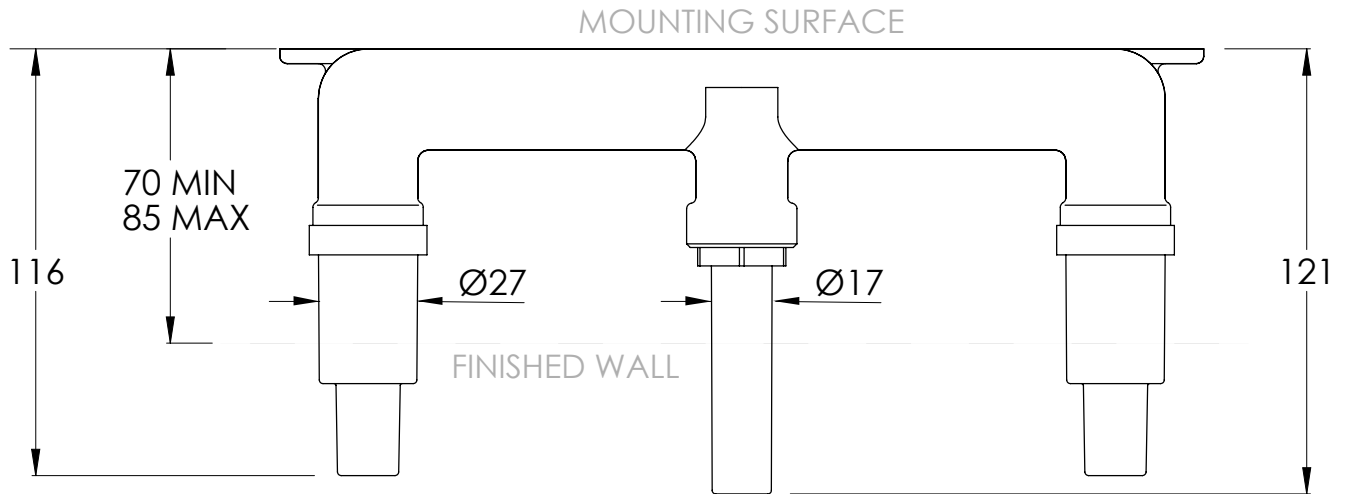

COALBROOK

C01301

3TH WALL MOUNTED BASIN MIXER
ROUGH

DATE: 06/10/21

REVISION: A

DIMENSIONS IN MILLIMETRES

WHILST EVERY EFFORT IS MADE TO ENSURE THE ACCURACY OF THESE DATA SHEETS THEY ARE SUBJECT TO CHANGE WITHOUT NOTICE AS PART OF THE COMPANY'S PRODUCT DEVELOPMENT PROCESS