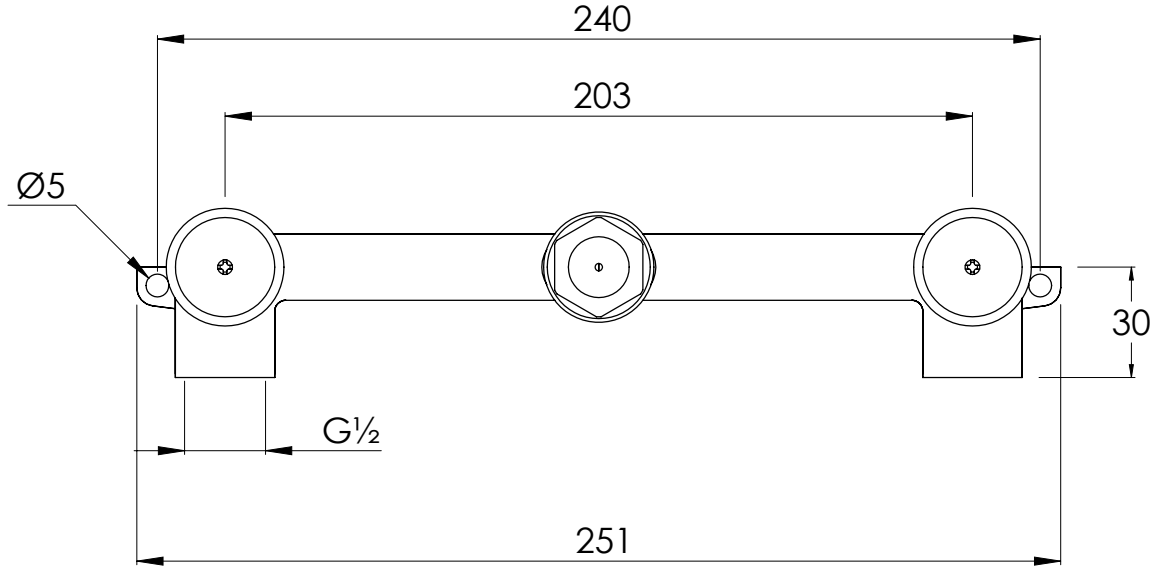

COALBROOK

C01301

3TH WALL MOUNTED BASIN MIXER
ROUGH

DATE: 06/10/21

REVISION: A

DIMENSIONS IN MILLIMETRES

WHILST EVERY EFFORT IS MADE TO ENSURE THE ACCURACY OF THESE DATA SHEETS THEY ARE SUBJECT TO CHANGE WITHOUT NOTICE AS PART OF THE COMPANY'S PRODUCT DEVELOPMENT PROCESS